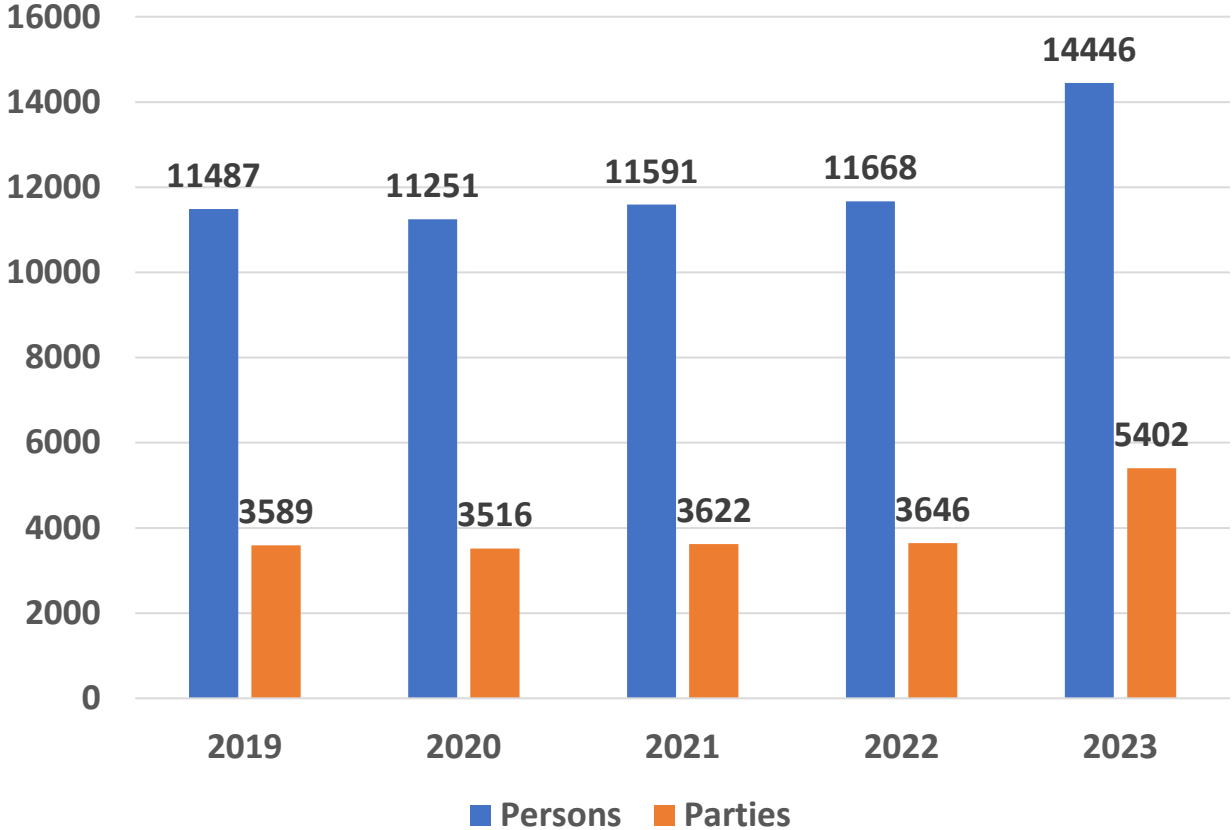

Ranger Ming Update

- Increasing number of Park visitors, 25+% increase, up to 14,500 visitors in 2023
- Safety, emergency and medical first aid, bears
- Civil order enforcement, people management

Ranger Ming Updates

**Inlet Visitations
2019 - 2023**

Ranger Ming Updates

- Spring volunteer work parties
- Trail maintenance & additions
- Outhouse replacements
- Mooring buoy maintenance
- Board walk replacement (5 year)
- Dock repair or replacement project (5+ years)